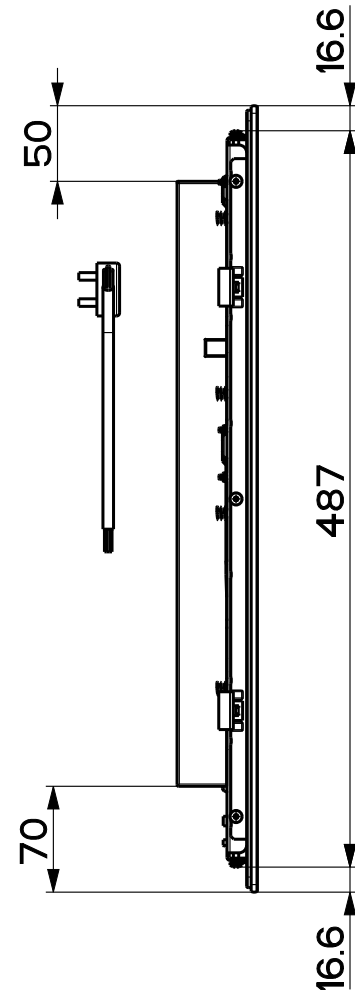

Created by Ragni, Fabrizio	
Denomination DIM. DRW IND B4 580x520	
Lang EN 	Sheet 1/2
Modif.by Ragni, Fabrizio	
Approved by Bellucci, Daniele	
Approval date 18-May-2020	
Doc. status Released	
Drawing N. 108001_713	Rev 01

Created by **Ragni, Fabrizio**

Denomination
DIM. DRW IND B4 580x520

Lang **EN**  Sheet **2/2**

Modif.by

Approved by **Bellucci, Daniele**

Approval date **18-May-2020**

Doc. status **Released**

Drawing N.
108001_713 Rev
01