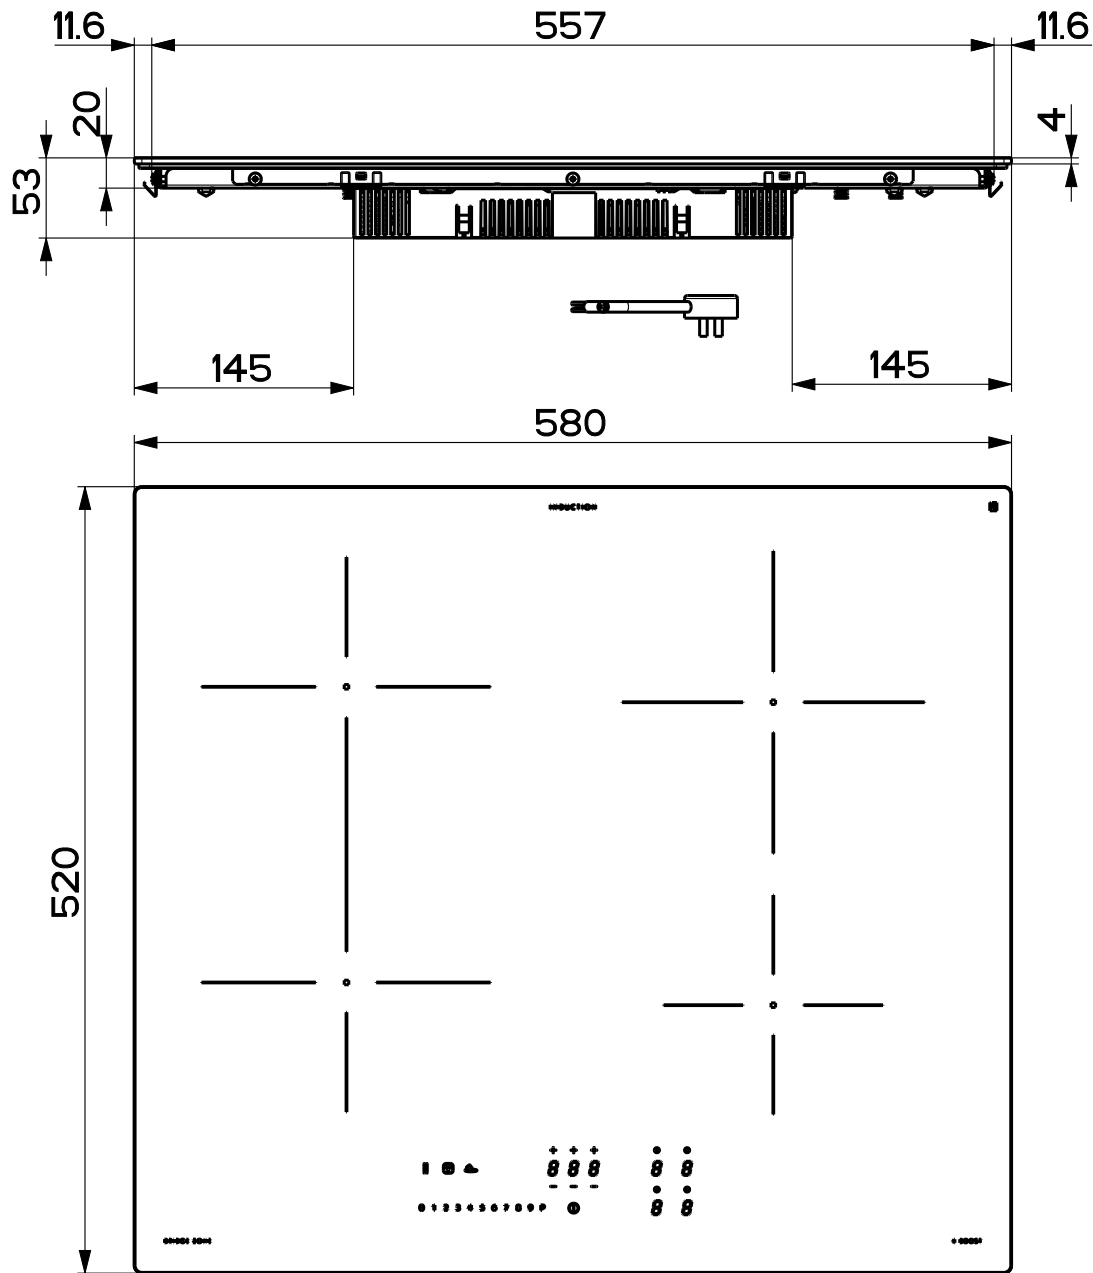

Created by Ragni, Fabrizio	
Denomination DIM. DRW IND B4 580x520	
Lang EN 	Sheet 1/2
Modif.by Ragni, Fabrizio	
Approved by Bellucci, Daniele	
Approval date 18-May-2020	
Doc. status Released	
Drawing N. 108001_713	Rev 01

Created by **Ragni, Fabrizio**

Denomination
DIM. DRW IND B4 580x520

Lang **EN**  Sheet **2/2**

Modif.by

Approved by **Bellucci, Daniele**

Approval date **18-May-2020**

Doc. status **Released**

Drawing N.
108001_713 Rev
01